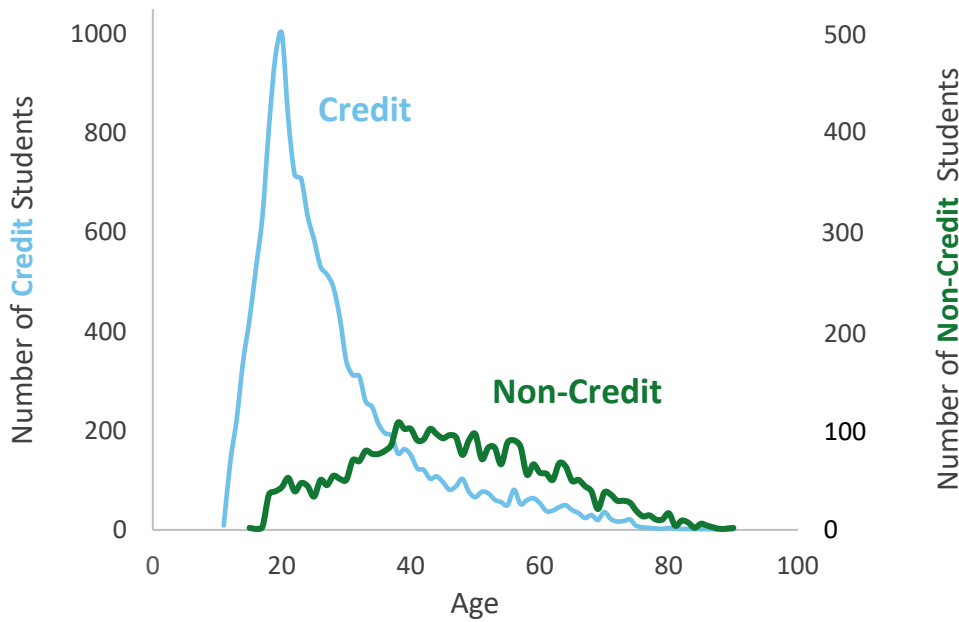

NUMBERS of the Week

Spring 2020 Student Demographics: Age

As of 5/18/2020

Student Age Distribution

Credit v. Non-Credit Students

Age Fast Facts

- 11** Youngest
- 20** Most Common
- 31** Average
- 90** Oldest

29

Years Old

0 Units (Non-Credit)

46

Years Old